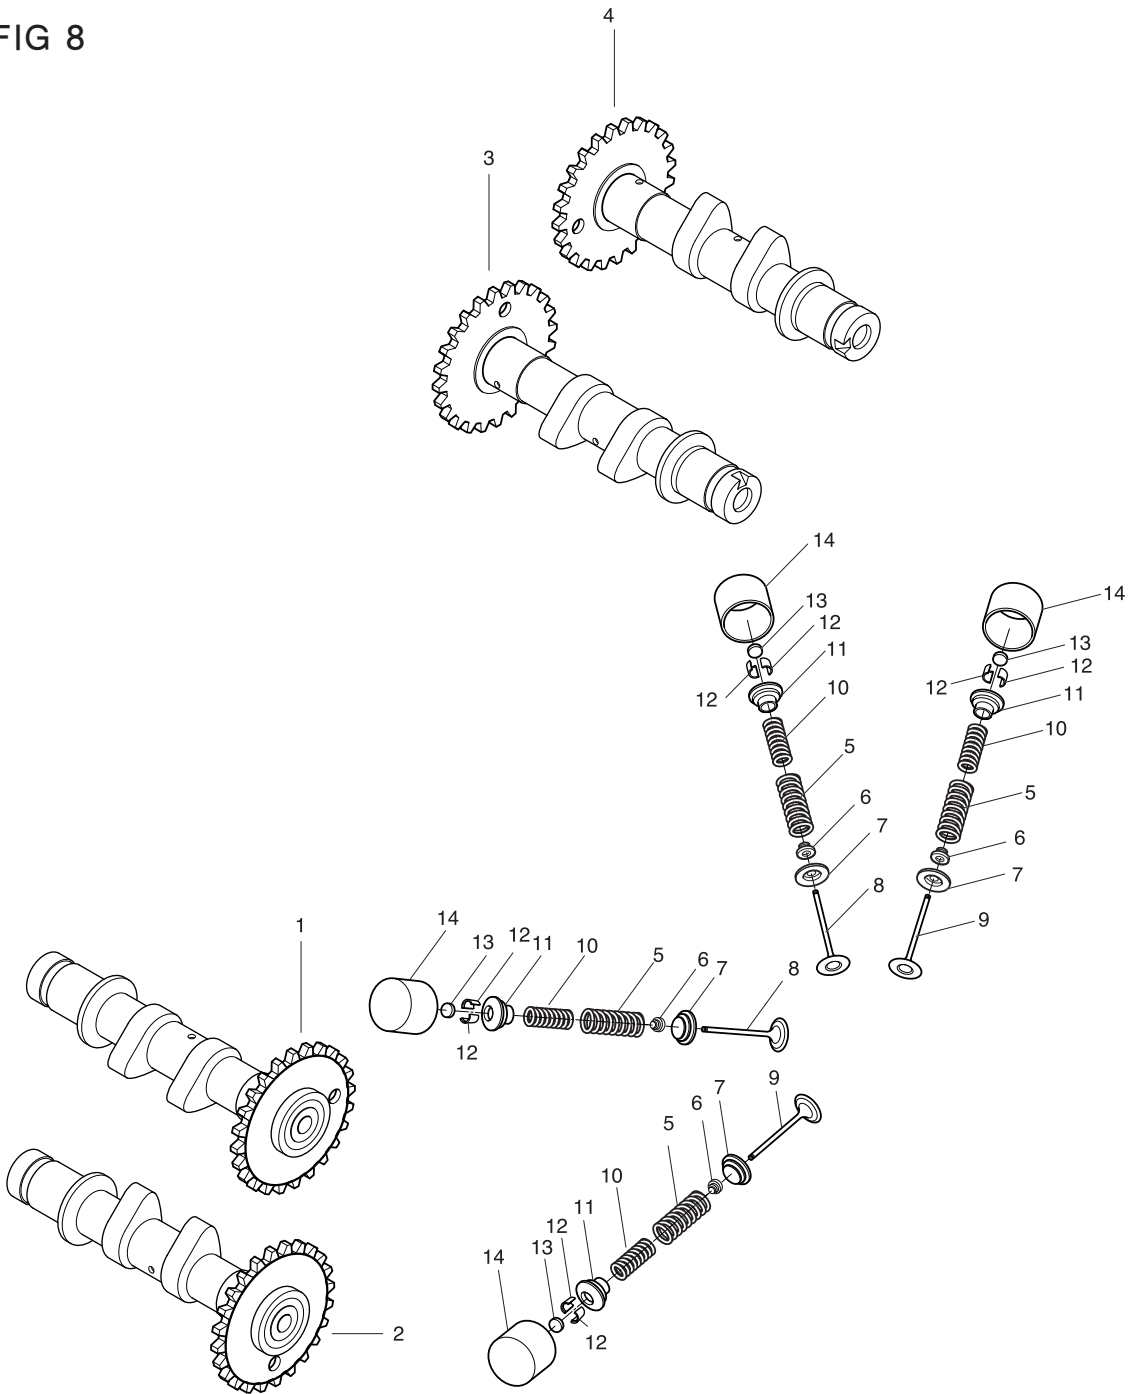

FIG 8

FIG 8. CAMSHAFT / VALVE

REF. PART NUMBER.		PART NAME										Q'TY	REMARKS	REC.Q'TY	
NO.	KOREA	NAT01	NEN01	NEU01(WVTA)	NEU02(WVTA 25K)	NG01	RUS01	PUS01	RCA01					(PCS)	
1	12710HN9100HPA	12710HN9100HPA	12710HN9100HPA	12710HN9100HPA	12710HN9100HPA	12710HN9100HPA	12710HN9100HPA	12710HN9100HPA	12710HN9100HPA	12710HN9100HPA	12710HN9100HPA	12710HN9100HPA	CAMSHAFT ASS'Y, front intake	1	10
2	12730HN9100HPA	12730HN9100HPA	12730HN9100HPA	12730HN9100HPA	12730HN9100HPA	12730HN9100HPA	12730HN9100HPA	12730HN9100HPA	12730HN9100HPA	12730HN9100HPA	12730HN9100HPA	12730HN9100HPA	CAMSHAFT ASS'Y, front exhaust	1	
3	12720HN9100HPA	12720HN9100HPA	12720HN9100HPA	12720HN9100HPA	12720HN9100HPA	12720HN9100HPA	12720HN9100HPA	12720HN9100HPA	12720HN9100HPA	12720HN9100HPA	12720HN9100HPA	12720HN9100HPA	CAMSHAFT ASS'Y, rear intake	1	10
4	12740HN9100HPA	12740HN9100HPA	12740HN9100HPA	12740HN9100HPA	12740HN9100HPA	12740HN9100HPA	12740HN9100HPA	12740HN9100HPA	12740HN9100HPA	12740HN9100HPA	12740HN9100HPA	12740HN9100HPA	CAMSHAFT ASS'Y, rear exhaust	1	
5	12922HN9100	12922HN9100	12922HN9100	12922HN9100	12922HN9100	12922HN9100	12922HN9100	12922HN9100	12922HN9100	12922HN9100	12922HN9100	12922HN9100	SPRING, valve outer	8	40
6	09289H04002	09289H04002	09289H04002	09289H04002	09289H04002	09289H04002	09289H04002	09289H04002	09289H04002	09289H04002	09289H04002	09289H04002	SEAL, valve stem oil	8	40
7	12933HN9100	12933HN9100	12933HN9100	12933HN9100	12933HN9100	12933HN9100	12933HN9100	12933HN9100	12933HN9100	12933HN9100	12933HN9100	12933HN9100	SEAT, valve spring	8	40
8	12911HN9101	12911HN9101	12911HN9101	12911HN9101	12911HN9101	12911HN9101	12911HN9101	12911HN9101	12911HN9101	12911HN9101	12911HN9101	12911HN9101	VALVE, intake	4	20
9	12912HN9101	12912HN9101	12912HN9101	12912HN9101	12912HN9101	12912HN9101	12912HN9101	12912HN9101	12912HN9101	12912HN9101	12912HN9101	12912HN9101	VALVE, exhaust	4	20
10	12921HN9101	12921HN9101	12921HN9101	12921HN9101	12921HN9101	12921HN9101	12921HN9101	12921HN9101	12921HN9101	12921HN9101	12921HN9101	12921HN9101	SPRING, valve inner	8	40
11	12931HN9100	12931HN9100	12931HN9100	12931HN9100	12931HN9100	12931HN9100	12931HN9100	12931HN9100	12931HN9100	12931HN9100	12931HN9100	12931HN9100	RETAINER, valve spring	8	40
12	12932HJ8200	12932HJ8200	12932HJ8200	12932HJ8200	12932HJ8200	12932HJ8200	12932HJ8200	12932HJ8200	12932HJ8200	12932HJ8200	12932HJ8200	12932HJ8200	COTTER, valve	16	80
13	12892-05C00170	12892-05C00170	12892-05C00170	12892-05C00170	12892-05C00170	12892-05C00170	12892-05C00170	12892-05C00170	12892-05C00170	12892-05C00170	12892-05C00170	12892-05C00170	SHIM, tappet (#120-220)	8	40
14	12881HN9100	12881HN9100	12881HN9100	12881HN9100	12881HN9100	12881HN9100	12881HN9100	12881HN9100	12881HN9100	12881HN9100	12881HN9100	12881HN9100	TAPPET,	8	40