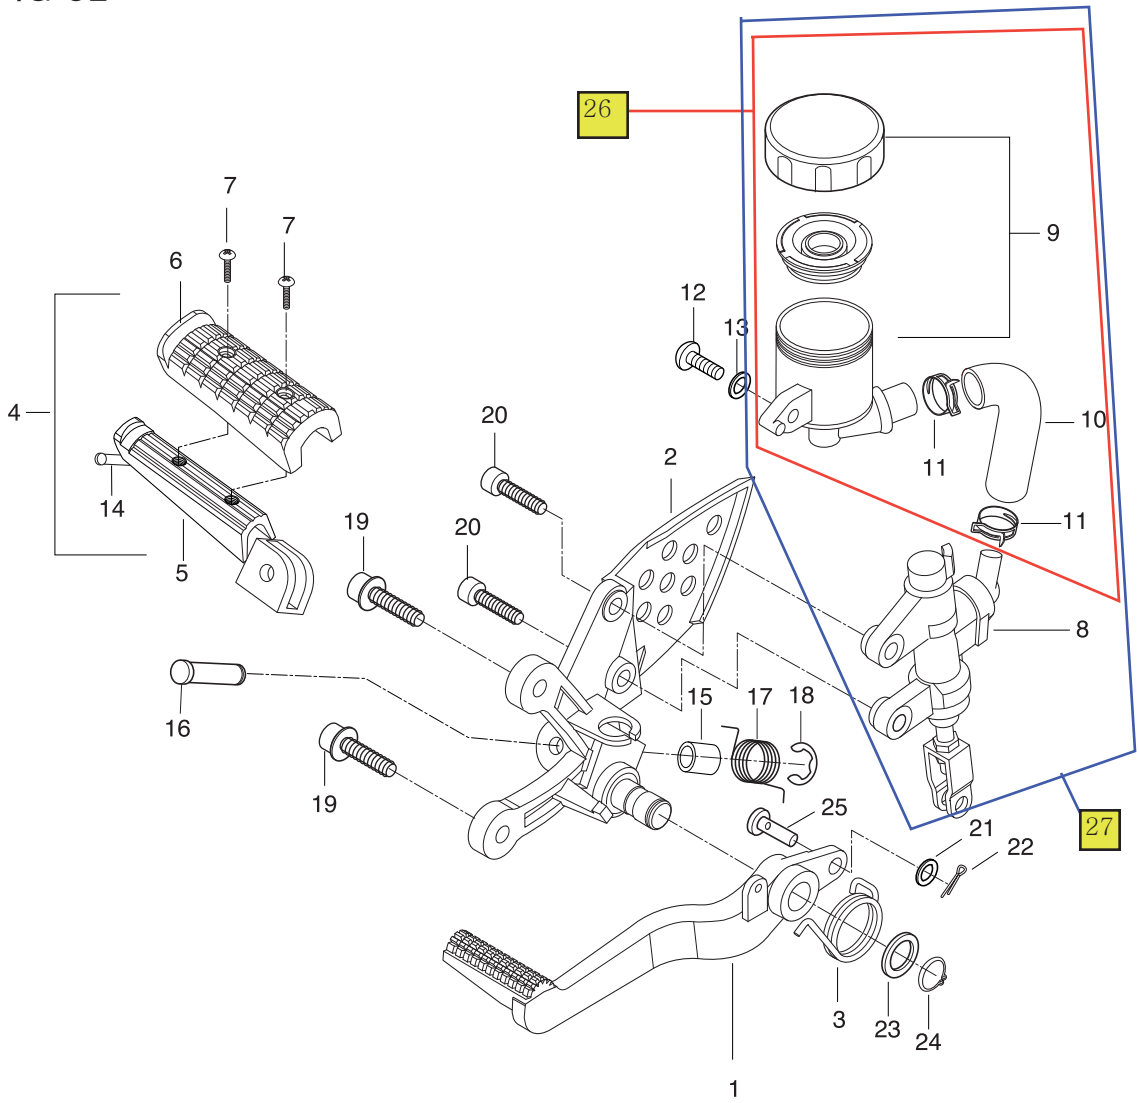

FIG 32

FWD

FIG 32. REAR BRAKE