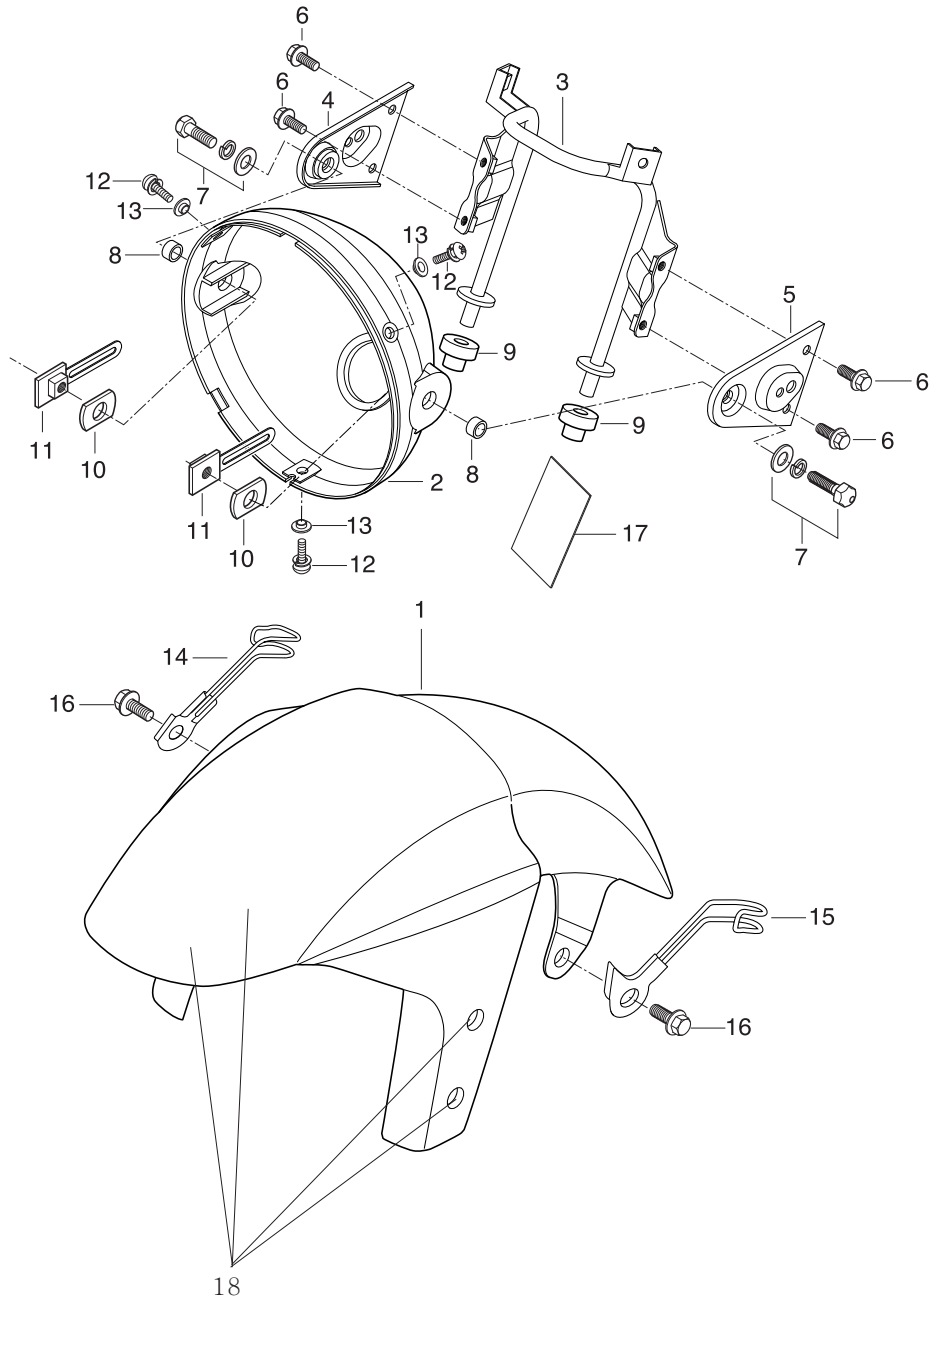

FIG 40

FIG 40. FRONT FENDER

REF. PART NO.	NUMBER.									PART NAME	Q'TY	REMARKS	REC.Q'TY (PCS)
NO.	KOREA	NAT01	NEN01	NEU01(WVTA)	NEU02(WVTA 25K'	NG01	RUS01	PUS01	RCA01				
1	53111HM8100	53111HM8100	53111HM8100	53111HM8100	53111HM8100	53111HM8100	53110HM81000BK	53110HN9180(0BK..	53110HN9180(0BK.,	FENDER, front(0DB,0MB,0MO)	1		5
2	51811HM8101PAM	51811HM8101PAM	51811HM8101PAM	51811HM8101PAM	51811HM8101PAM	51811HM8101PAM	51811HM8101PAM	51811HM8101PAM	51811HM8101PAM	HOUSING, headlamp	1		5
3	51550HM8100	51550HM8100	51550HM8100	51550HM8100	51550HM8100	51550HM8100	51550HM8100	51550HM8100	51550HM8100	BRACE COMP, headlamp housing	1		5
4	51540HM8100PLA	51540HM8100PLA	51540HM8100PLA	51540HM8100PLA	51540HM8100PLA	51540HM8100PLA	51540HM8100PLA	51540HM8100PLA	51540HM8100PLA	BRKT COMP, headlamp housing R	1		5
5	51530HM8100PLA	51530HM8100PLA	51530HM8100PLA	51530HM8100PLA	51530HM8100PLA	51530HM8100PLA	51530HM8100PLA	51530HM8100PLA	51530HM8100PLA	BRKT COMP, headlamp housing L	1		5
6	01517-06128	01517-06128	01517-06128	01517-06128	01517-06128	01517-06128	01517-06128	01517-06128	01517-06128	BOLT, plate headlamp	4		40
7	01284-08258	01284-08258	01284-08258	01284-08258	01284-08258	01284-08258	01284-08258	01284-08258	01284-08258	BOLT, headlamp housing	2		10
8	09180-08092	09180-08092	09180-08092	09180-08092	09180-08092	09180-08092	09180-08092	09180-08092	09180-08092	SPACER, headlamp housing	2		
9	09320-10020	09320-10020	09320-10020	09320-10020	09320-10020	09320-10020	09320-10020	09320-10020	09320-10020	CUSHION, under brkt & headlamp h	2		10
10	09329-12002	09329-12002	09329-12002	09329-12002	09329-12002	09329-12002	09329-12002	09329-12002	09329-12002	CUSHION, headlamp housing	2		10
11	51820-45000	51820-45000	51820-45000	51820-45000	51820-45000	51820-45000	51820-45000	51820-45000	51820-45000	PLATE COMP, headlamp housing	2		10
12	02112-95208	02112-95208	02112-95208	02112-95208	02112-95208	02112-95208	02112-95208	02112-95208	02112-95208	SCREW, housing & headlamp	3		15
13										WASHER, housing & headlamp	3	NOT SALE	
14	59430HN9100	59430HN9100	59430HN9100	59430HN9100	59430HN9100	59430HN9100	59430HN9100	59430HN9100	59430HN9100	CLAMP COMP, front brake hose R	1		5
15	59440HN9100	59440HN9100	59440HN9100	59440HN9100	59440HN9100	59440HN9100	59440HN9100	59440HN9100	59440HN9100	CLAMP COMP, front brake hose L	1		5
16	01517-08126	01517-08126	01517-08126	01517-08126	01517-08126	01517-08126	01517-08126	01517-08126	01517-08126	BOLT, front brake hose clamp R/L	2		10
17	51815HN9100	51815HN9100	51815HN9100	51815HN9100	51815HN9100	51815HN9100	51815HN9100	51815HN9100	51815HN9100	TAPE, head lamp housing LH	1		5
18	09169H06078	09169H06078	09169H06078	09169H06078	09169H06078	09169H06078	09169H06078	09169H06078	09169H06078	WASHER, front fender	4