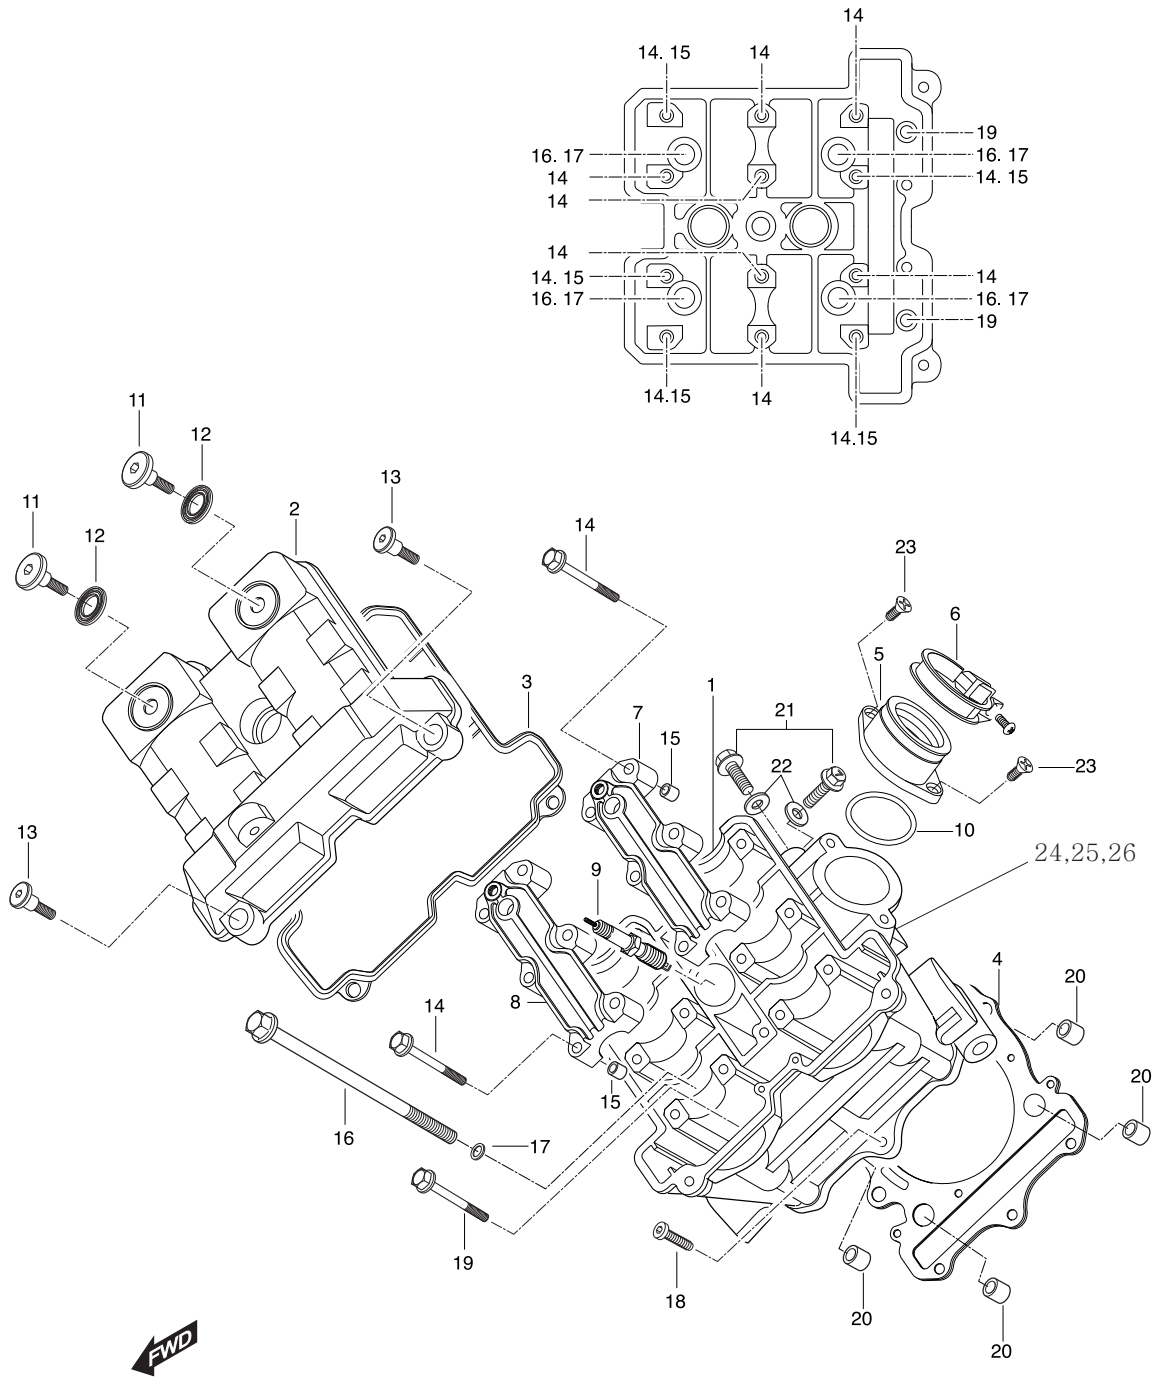

# FIG 1-1. CYLINDER HEAD/(FRONT)

REF. PART NUMBER.											PART NAME	Q'TY	REMARKS	REC.Q'TY / 100 Motorcycles (PCS)
NO.	KOREA	NAT01	NEN01	NEU01(WVTA)	NEU02(WVTA 25K)	NG01	RUS01	PUS01	RCA01					
1	11110SN9100HPA	11110SN9100HPA	11110SN9100HPA	11110SN9100HPA	11110SN9100HPA	11110SN9100HPA	11110SN9100HPA	11110SN9100HPA	11110SN9100HPA	11110SN9100HPA	HEAD ASS'Y, cylinder front(HEAD+PL)	1		5
1-A	11110SN9102HPA	11110SN9102HPA	11110SN9102HPA	11110SN9102HPA	11110SN9102HPA	11110SN9102HPA	11110SN9102HPA	11110SN9102HPA	11110SN9102HPA	11110SN9102HPA		1	E/G NO GT650-111554~	5
2	11171HN91000S1	11171HN91000S1	11171HN91000S1	11171HN91000S1	11171HN91000S1	11171HN91000S1	11171HN91000S1	11171HN91000S1	11171HN91000S1	11171HN91000S1	COVER, cylinder head front	1		10
3	11173HN9100	11173HN9100	11173HN9100	11173HN9100	11173HN9100	11173HN9100	11173HN9100	11173HN9100	11173HN9100	11173HN9100	GASKET, cylinder head cover	1		10
4	11141HN9101	11141HN9101	11141HN9101	11141HN9101	11141HN9101	11141HN9101	11141HN9101	11141HN9101	11141HN9101	11141HN9101	GASKET, cylinder head	1		10
5	13110HN9102	13110HN9102	13110HN9102	13110HN9102	13110HN9102	13110HN9102	13110HN9102	13110HN9102	13110HN9102	13110HN9102	PIPE COMP, intake front	1		5
6	09402-56208	09402-56208	09402-56208	09402-56208	09402-56208	09402-56208	09402-56208	09402-56208	09402-56208	09402-56208	CLAMP, carburetor	1		10
7	11131HN9100PCH	11131HN9100PCH	11131HN9100PCH	11131HN9100PCH	11131HN9100PCH	11131HN9100PCH	11131HN9100PCH	11131HN9100PCH	11131HN9100PCH	11131HN9100PCH	HOUSING, camshaft intake	1	NOT SALE	
8	11132HN9100PCH	11132HN9100PCH	11132HN9100PCH	11132HN9100PCH	11132HN9100PCH	11132HN9100PCH	11132HN9100PCH	11132HN9100PCH	11132HN9100PCH	11132HN9100PCH	HOUSING, camshaft exhaust	1	NOT SALE	
9	09482-00456	09482-00456	09482-00456	09482-00456	09482-00456	09482-00456	09482-00456	09482-00456	09482-00456	09482-00456	PLUG, spark CR8E	1		10
10	13131HN9100	13131HN9100	13131HN9100	13131HN9100	13131HN9100	13131HN9100	13131HN9100	13131HN9100	13131HN9100	13131HN9100	O-RING, intake pipe	1		10
11	09109H07018	09109H07018	09109H07018	09109H07018	09109H07018	09109H07018	09109H07018	09109H07018	09109H07018	09109H07018	BOLT, cylinder head cover NO.1	2		
12	09161H11008	09161H11008	09161H11008	09161H11008	09161H11008	09161H11008	09161H11008	09161H11008	09161H11008	09161H11008	WASHER, cylinder head cover	2		20
13	09106H07017	09106H07017	09106H07017	09106H07017	09106H07017	09106H07017	09106H07017	09106H07017	09106H07017	09106H07017	BOLT, cylinder head cover NO.2	2		20
14	09103H06002	09103H06002	09103H06002	09103H06002	09103H06002	09103H06002	09103H06002	09103H06002	09103H06002	09103H06002	BOLT, camshaft housing	12		120
15	09206-08001	09206-08001	09206-08001	09206-08001	09206-08001	09206-08001	09206-08001	09206-08001	09206-08001	09206-08001	KNOCK PIN, camshaft housing	4		
16	09103H10001	09103H10001	09103H10001	09103H10001	09103H10001	09103H10001	09103H10001	09103H10001	09103H10001	09103H10001	BOLT, cylinder head (M10)	4		40
17	09160H10002	09160H10002	09160H10002	09160H10002	09160H10002	09160H10002	09160H10002	09160H10002	09160H10002	09160H10002	WASHER, cylinder head bolt	4		40
18	07120-06408	07120-06408	07120-06408	07120-06408	07120-06408	07120-06408	07120-06408	07120-06408	07120-06408	07120-06408	BOLT, cylinder head NO.1 (M6)	1		10
19	09103H06001	09103H06001	09103H06001	09103H06001	09103H06001	09103H06001	09103H06001	09103H06001	09103H06001	09103H06001	BOLT, cylinder head NO.2 (M6)	2		20
20	04213-13189	04213-13189	04213-13189	04213-13189	04213-13189	04213-13189	04213-13189	04213-13189	04213-13189	04213-13189	PIN, cylinder knock	4		60
21	01514-08128	01514-08128	01514-08128	01514-08128	01514-08128	01514-08128	01514-08128	01514-08128	01514-08128	01514-08128	BOLT, oil gallery	2		30
22	09168-08008	09168-08008	09168-08008	09168-08008	09168-08008	09168-08008	09168-08008	09168-08008	09168-08008	09168-08008	GASKET, oil gallery bolt	2		30
23	02122-06208	02122-06208	02122-06208	02122-06208	02122-06208	02122-06208	02122-06208	02122-06208	02122-06208	02122-06208	SCREW, crank outer	2		20
24	09280H19001	09280H19001	09280H19001	09280H19001	09280H19001	09280H19001	09280H19001	09280H19001	09280H19001	09280H19001	O-RING, connector hose union	1		
25	17680HN9101	17680HN9101	17680HN9101	17680HN9101	17680HN9101	17680HN9101	17680HN9101	17680HN9101	17680HN9101	17680HN9101	UNION COMP, connector	1		
26	07110-06108	07110-06108	07110-06108	07110-06108	07110-06108	07110-06108	07110-06108	07110-06108	07110-06108	07110-06108	BOLT	1		