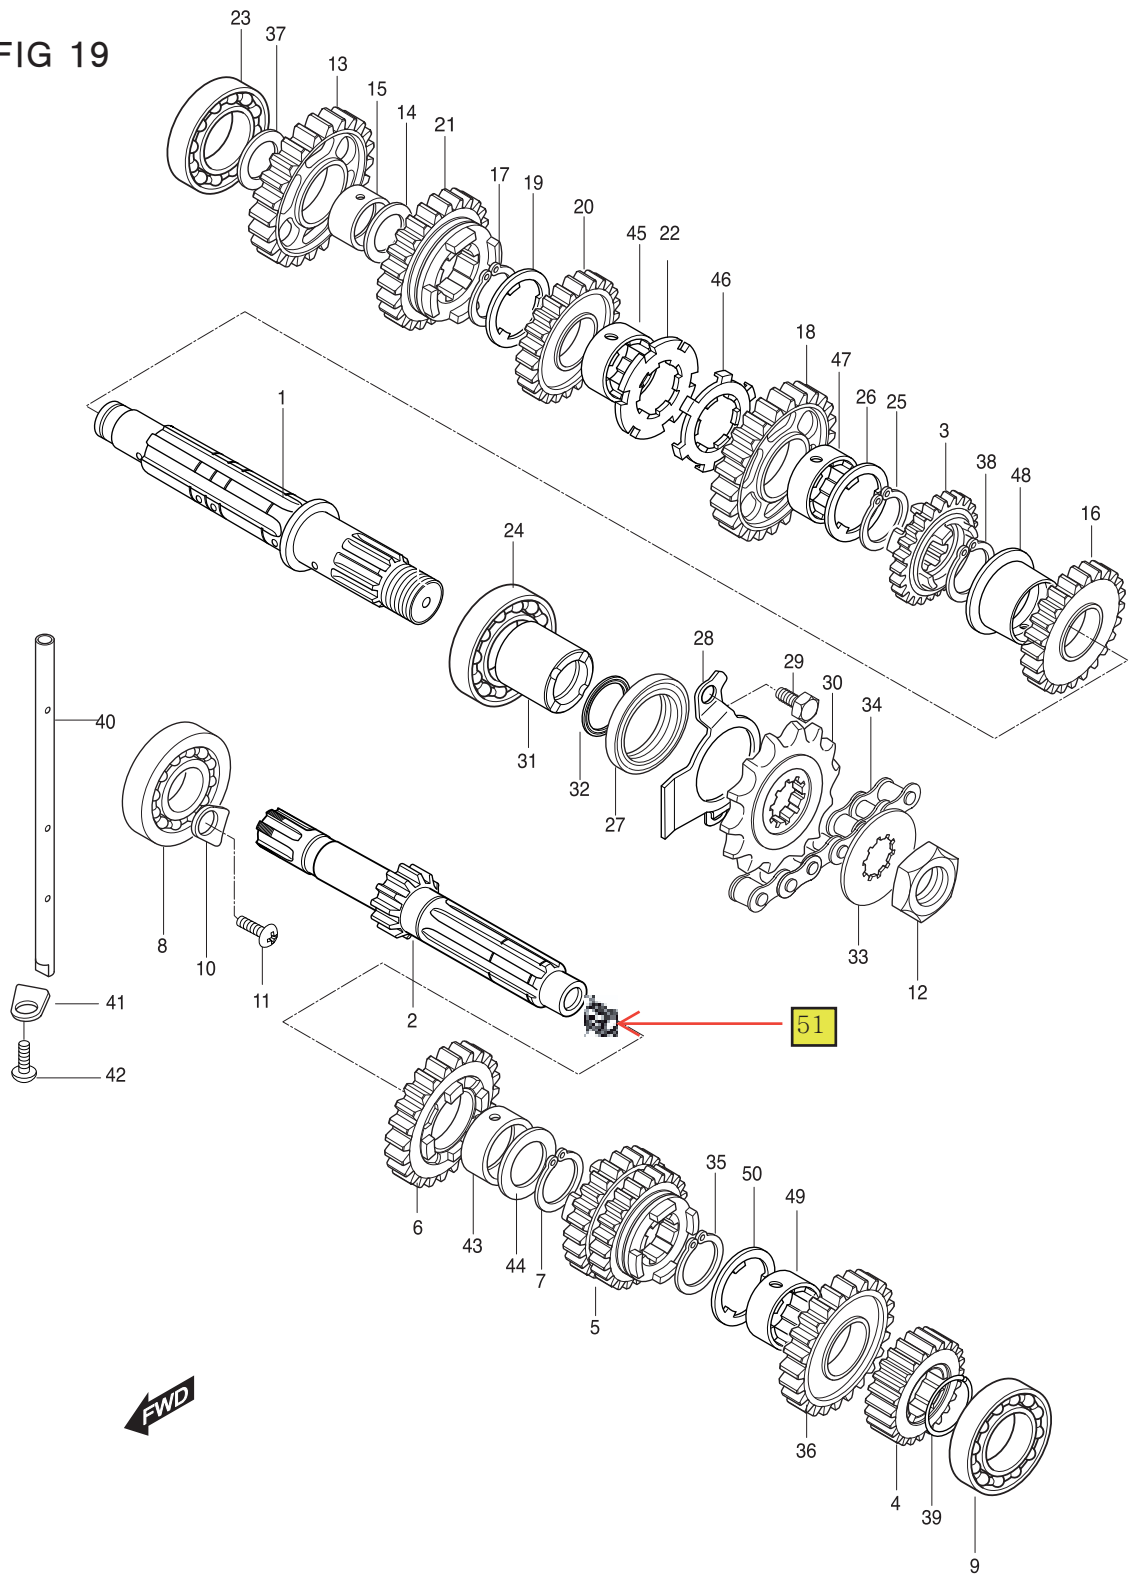

FIG 19

FIG 19. TRANSMISSION

REF. PART NUMBER.										PART NAME	Q'TY	REMARKS	REC.Q'TY
NO.	KOREA	NAT01	NEN01	NEU01(WVTA)	NEU02(WVTA 25K)	NG01	RUS01	PUS01	RCA01			(PCS)	
43	24252HN9100	24252HN9100	24252HN9100	24252HN9100	24252HN9100	24252HN9100	24252HN9100	24252HN9100	24252HN9100	BUSH, 5th drive gear	1		
44	09181H25001	09181H25001	09181H25001	09181H25001	09181H25001	09181H25001	09181H25001	09181H25001	09181H25001	SHIM, 5th drive gear	1	5	
45	24332HN9100	24332HN9100	24332HN9100	24332HN9100	24332HN9100	24332HN9100	24332HN9100	24332HN9100	24332HN9100	BUSH, 4th drive gear	1		
46	09167H25003	09167H25003	09167H25003	09167H25003	09167H25003	09167H25003	09167H25003	09167H25003	09167H25003	WASHER, thrust washer lock	1	5	
47	24332HN9100	24332HN9100	24332HN9100	24332HN9100	24332HN9100	24332HN9100	24332HN9100	24332HN9100	24332HN9100	BUSH, 3rd driven gear	1		
48	24322HN9100	24322HN9100	24322HN9100	24322HN9100	24322HN9100	24322HN9100	24322HN9100	24322HN9100	24322HN9100	BUSH, 2nd driven gear	1		
49	24262HN9100	24262HN9100	24262HN9100	24262HN9100	24262HN9100	24262HN9100	24262HN9100	24262HN9100	24262HN9100	BUSH, 6th drive gear	1		
50	09167H25001	09167H25001	09167H25001	09167H25001	09167H25001	09167H25001	09167H25001	09167H25001	09167H25001	WASHER, 6th drive gear	1		
51	24125-38201	24125-38201	24125-38201	24125-38201	24125-38201	24125-38201	24125-38201	24125-38201	24125-38201	BUSH	2