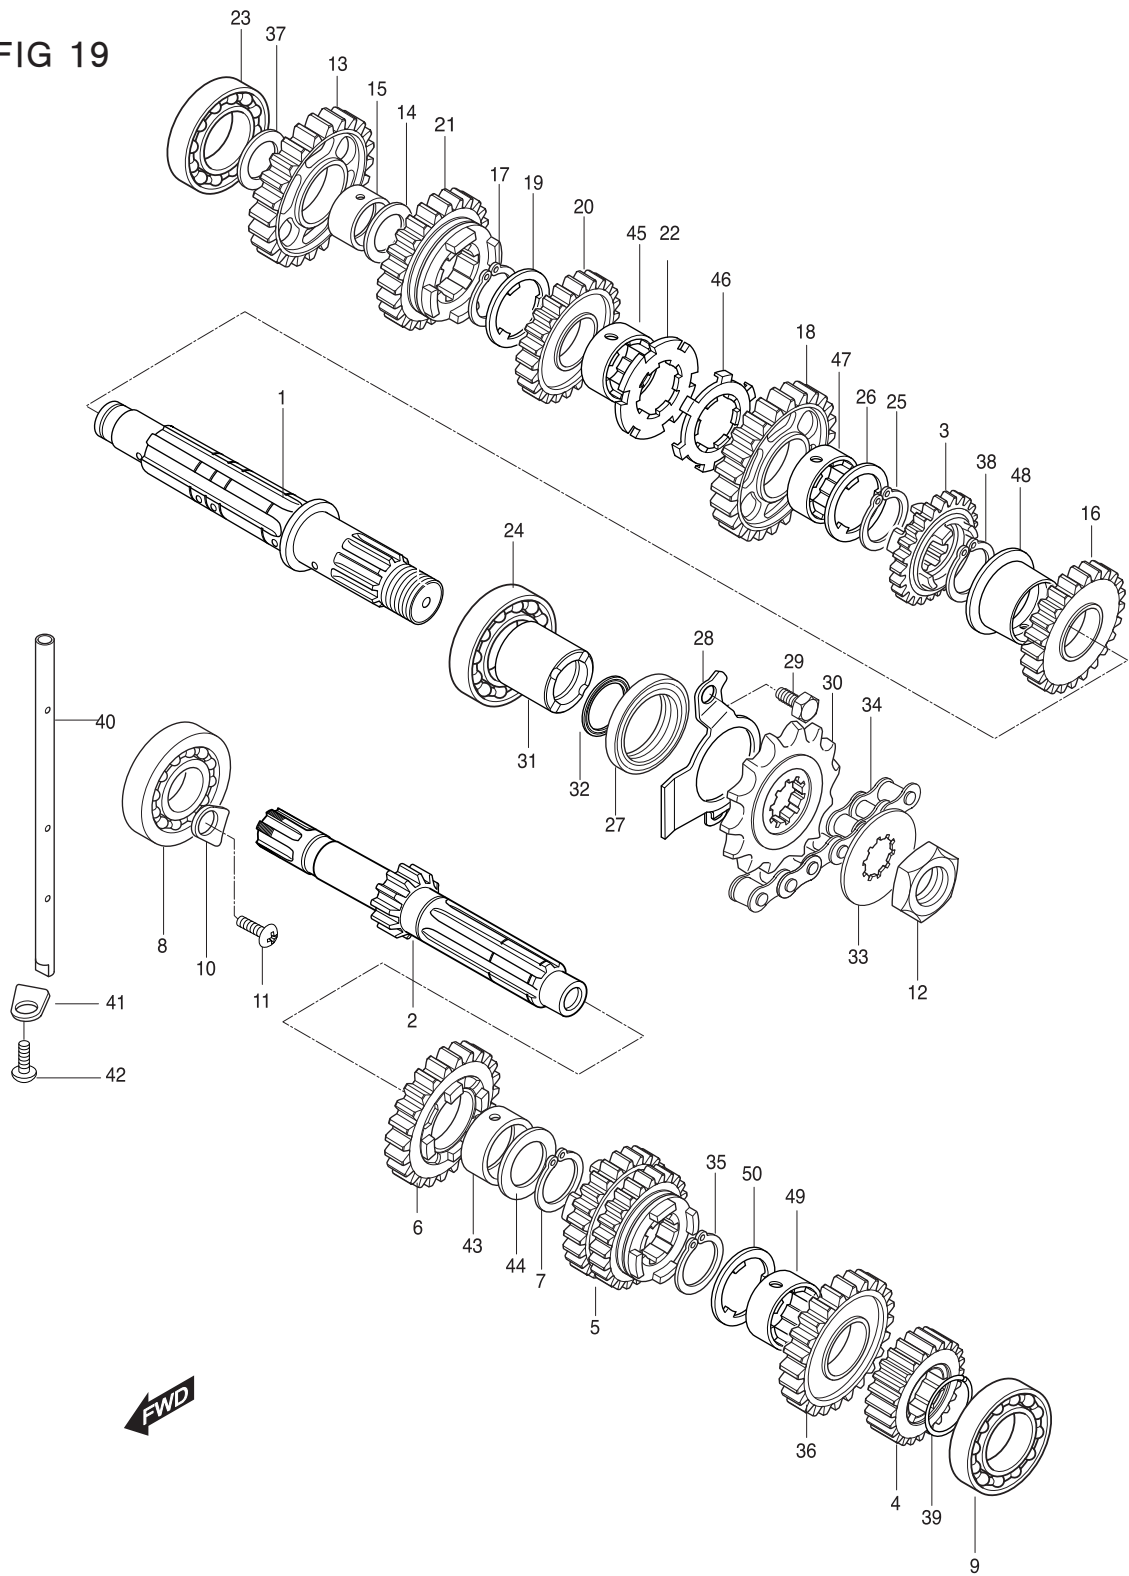

FIG 19

FIG 19. TRANSMISSION