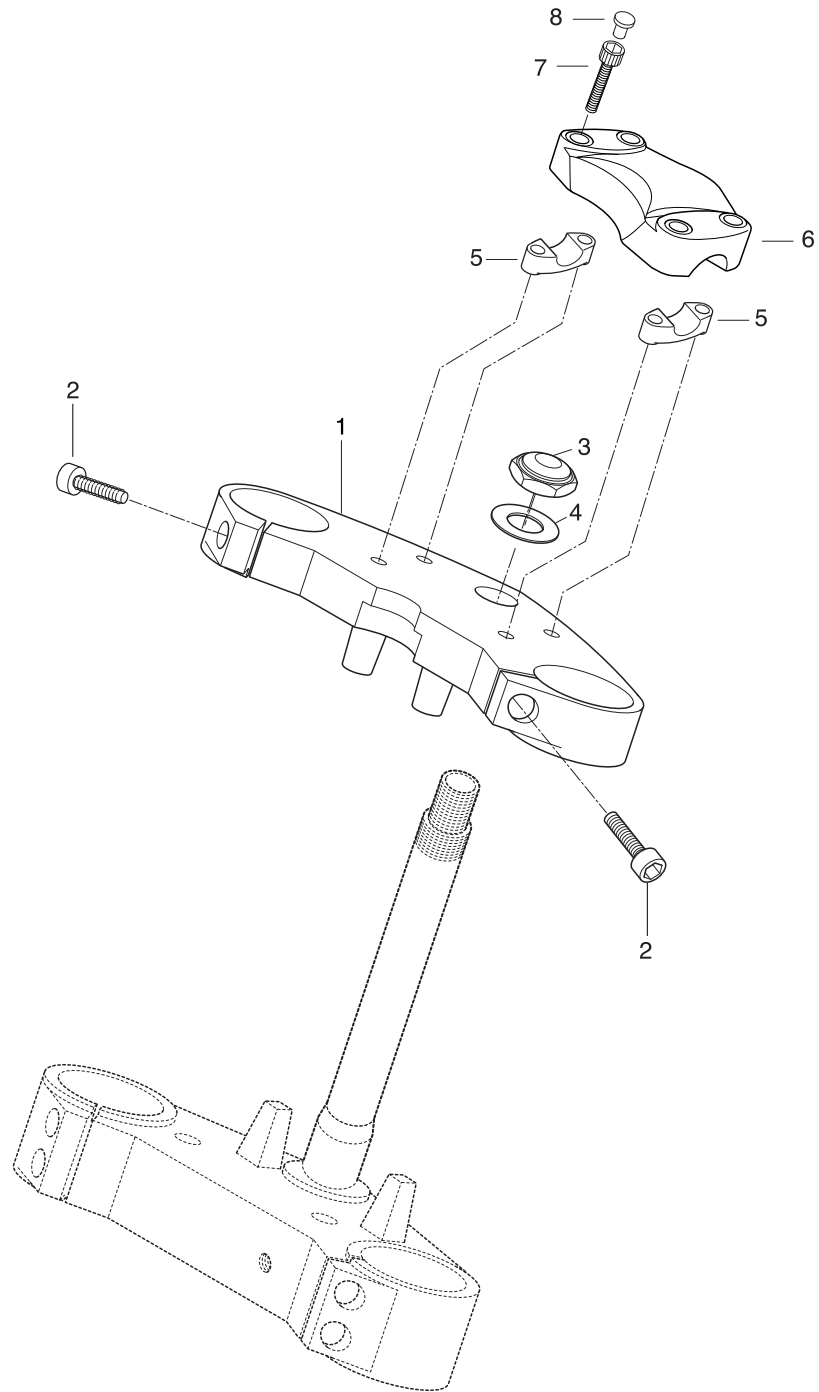

FIG 39

FIG 39. STEERING HEAD

REF. PART NUMBER.										PART NAME	Q'TY	REMARKS	REC.Q'TY
NO.	KOREA	NAT01	NEN01	NEU01(WVTA)	NEU02(WVTA 25K)	NG01	RUS01	PUS01	RCA01				(PCS)
1	51311HM810403P	51311HM810403P	51311HM810403P	51311HM810403P	51311HM810403P	51311HM810403P	51311HM810403P	51311HM810403P	51311HM810403P	51311HM810403P	BRACKET, front fork upper	1	5
2	07110-08258	07110-08258	07110-08258	07110-08258	07110-08258	07110-08258	07110-08258	07110-08258	07110-08258	07110-08258	BOLT, front fork upper bracket	2	
3	09159H22002	09159H22002	09159H22002	09159H22002	09159H22002	09159H22002	09159H22002	09159H22002	09159H22002	09159H22002	NUT, str upper	1	5
4	09160H22032	09160H22032	09160H22032	09160H22032	09160H22032	09160H22032	09160H22032	09160H22032	09160H22032	09160H22032	WASHER, str upper	1	5
5	56211-35C00	56211-35C00	56211-35C00	56211-35C00	56211-35C00	56211-35C00	56211-35C00	56211-35C00	56211-35C00	56211-35C00	HOLDER, handle bar	2	10
6	56171HF4601	56171HF4601	56171HF4601	56171HF4601	56171HF4601	56171HF4601	56171HF4601	56171HF4601	56171HF4601	56171HF4601	COVER, steering head	1	5
7	09106H08458	09106H08458	09106H08458	09106H08458	09106H08458	09106H08458	09106H08458	09106H08458	09106H08458	09106H08458	BOLT, handle holder upper	4	
8	56222HG5100	56222HG5100	56222HG5100	56222HG5100	56222HG5100	56222HG5100	56222HG5100	56222HG5100	56222HG5100	56222HG5100	CAP, headle holder upper bolt	4	20