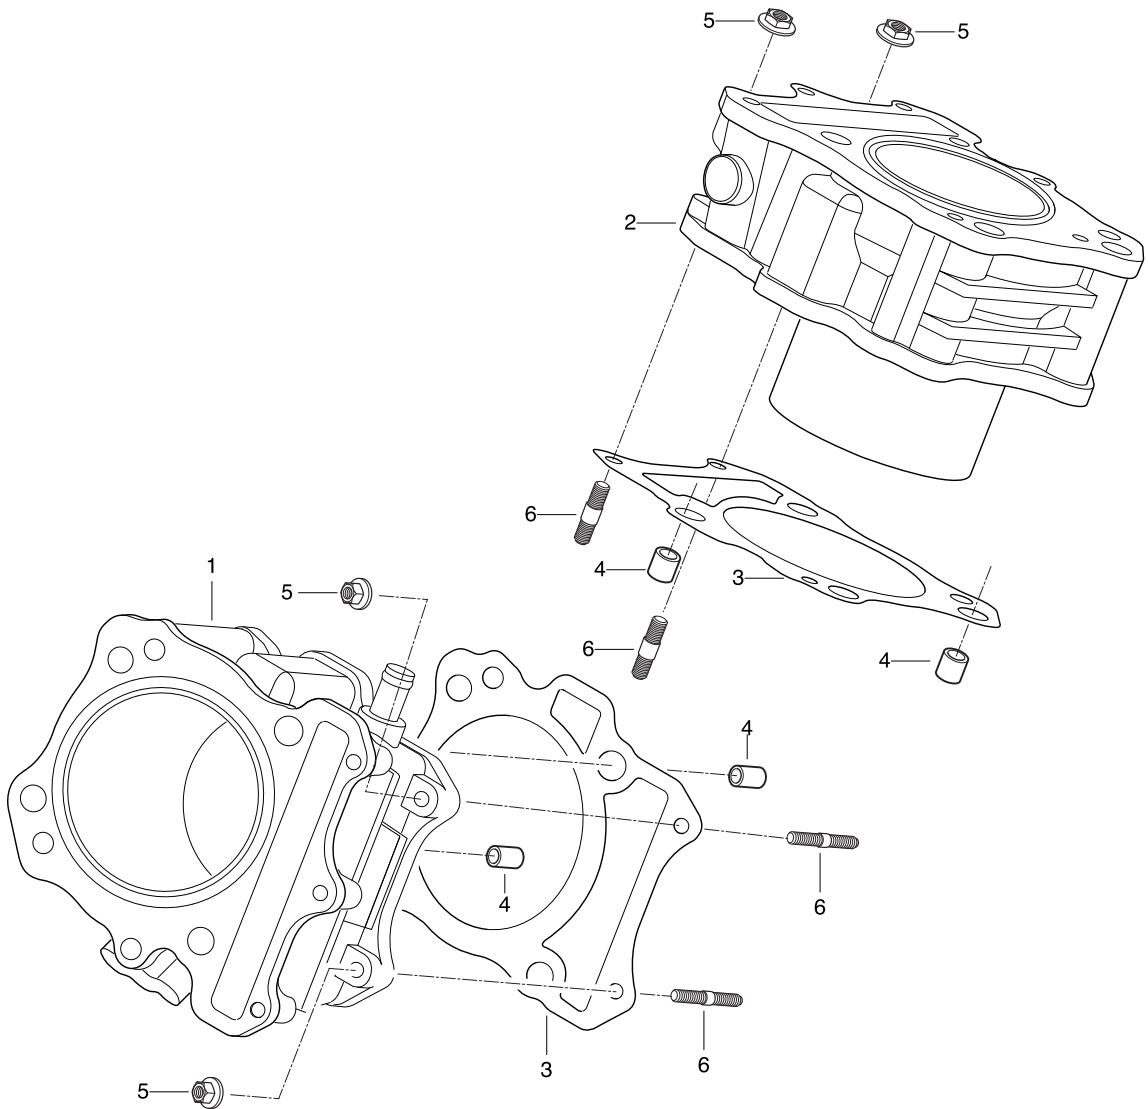

FIG 2

FIG 2. CYLINDER /FRONT, REAR

REF. PART NUMBER.										PART NAME	Q'TY	REMARKS	REC.Q'TY
NO.	KOREA	NAT01	NEN01	NEU01(WVTA)	NEU02(WVTA 25K)	NG01	RUS01	PUS01	RCA01				(PCS)
1	11210HN9100HPA	11210HN9100HPA	11210HN9100HPA	11210HN9100HPA	11210HN9100HPA	11210HN9100HPA	11210HN9100HPA	11210HN9100HPA	11210HN9100HPA	11210HN9100HPA	CYLINDER COMP, front	1	5
2	11220HN9100HPA	11220HN9100HPA	11220HN9120HPA	11220HN9120HPA	11220HN9120HPA	11220HN9120HPA	11220HN9120HPA	11220HN9120HPA	11220HN9100HPA	11220HN9100HPA	CYLINDER COMP, rear	1	5
3	11241HN9101	11241HN9101	11241HN9101	11241HN9101	11241HN9101	11241HN9101	11241HN9101	11241HN9101	11241HN9101	11241HN9101	GASKET, cylinder	2	10
4	04213-13189	04213-13189	04213-13189	04213-13189	04213-13189	04213-13189	04213-13189	04213-13189	04213-13189	04213-13189	PIN, cylinder head knock	4	
5	08316-16068	08316-16068	08316-16068	08316-16068	08316-16068	08316-16068	08316-16068	08316-16068	08316-16068	08316-16068	NUT, cylinder (M6)	4	25
6	01421-06258	01421-06258	01421-06258	01421-06258	01421-06258	01421-06258	01421-06258	01421-06258	01421-06258	01421-06258	BOLT, cylinder stud (M6)	4	20