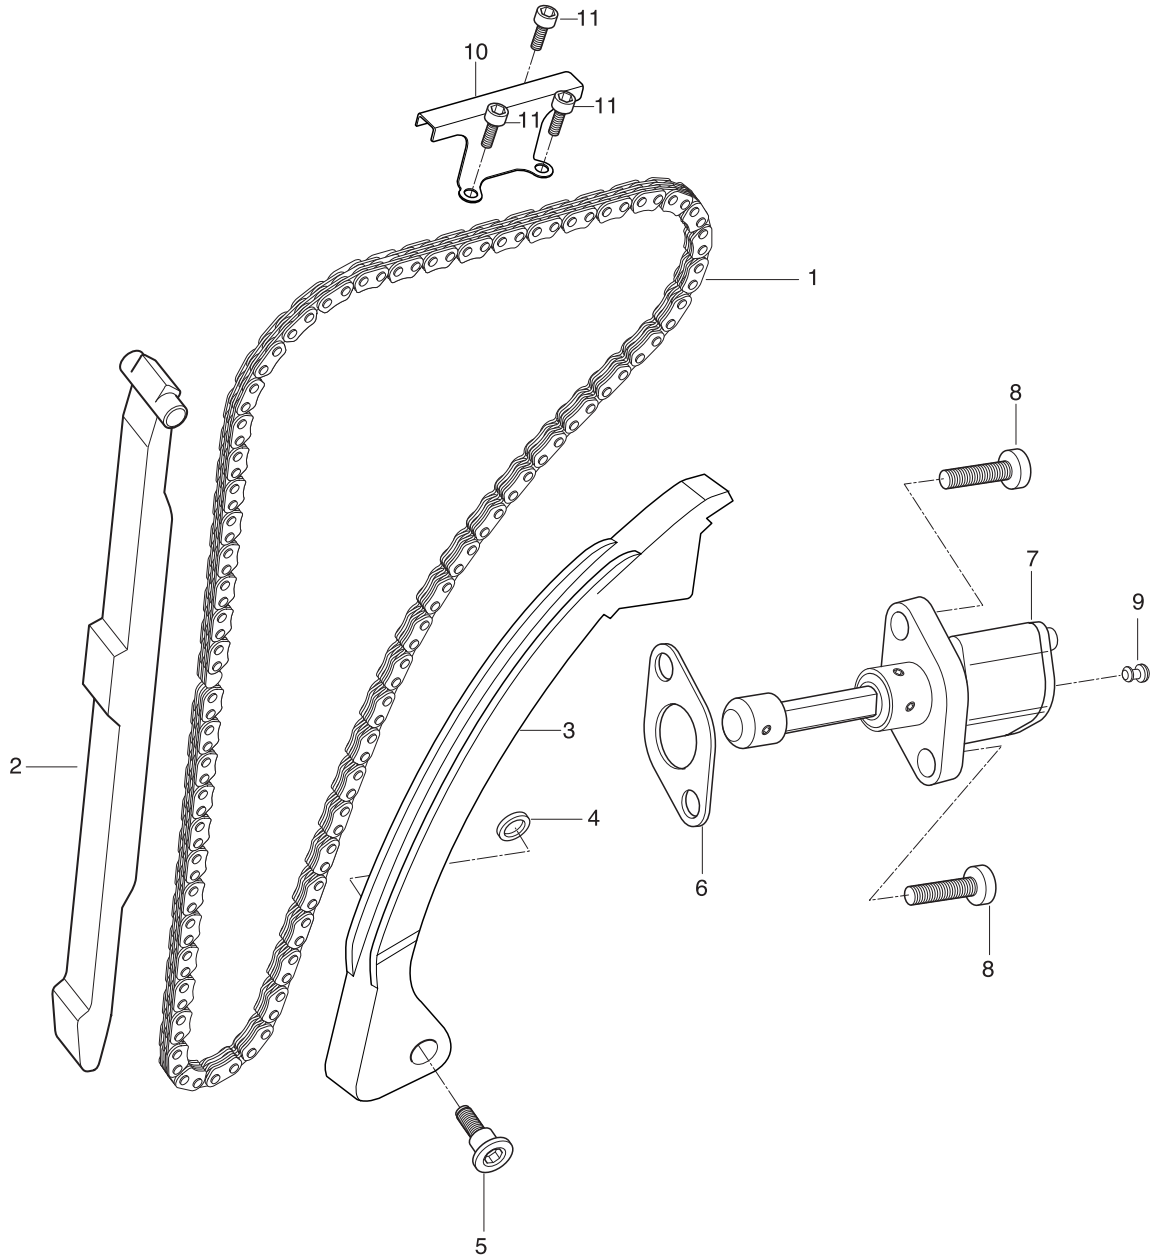

FIG 9

FIG 9. CAM CHAIN

REF. PART NO.	NUMBER.									PART NAME	Q'TY	REMARKS	REC.Q'TY (PCS)
	KOREA	NAT01	NEN01	NEU01(WVTA)	NEU02(WVTA 25K)	NG01	RUS01	PUS01	RCA01				
1	12760HN9100	12760HN9100	12760HN9100	12760HN9100	12760HN9100	12760HN9100	12760HN9100	12760HN9100	12760HN9100	CHAIN COMP, camshaft drive	2		10
2	12771HN9100	12771HN9100	12771HN9100	12771HN9100	12771HN9100	12771HN9100	12771HN9100	12771HN9100	12771HN9100	GUIDE, camchain NO.1	2		10
3	12811HN9100	12811HN9100	12811HN9100	12811HN9100	12811HN9100	12811HN9100	12811HN9100	12811HN9100	12811HN9100	TENSIONER, camchain	2		10
4	08211-06181	08211-06181	08211-06181	08211-06181	08211-06181	08211-06181	08211-06181	08211-06181	08211-06181	WASHER, camchain tensioner bolt	2		10
5	12812H35C00	12812H35C00	12812H35C00	12812H35C00	12812H35C00	12812H35C00	12812H35C00	12812H35C00	12812H35C00	BOLT, camchain tensioner	1		5
5-1	12812HN9101	12812HN9101	12812HN9101	12812HN9101	12812HN9101	12812HN9101	12812HN9101	12812HN9101	12812HN9101	BOLT, camchain tensioner (magneto)	1		5
6	12837H31321	12837H31321	12837H31321	12837H31321	12837H31321	12837H31321	12837H31321	12837H31321	12837H31321	GASKET, tensioner adjuster	2		10
6-A	12837HP8900	12837HP8900	12837HP8900	12837HP8900	12837HP8900	12837HP8900	12837HP8900	12837HP8900	12837HP8900	GASKET, tensioner adjuster	2	E/G NO GT650-111554~	
7	12830HN9102	12830HN9102	12830HN9102	12830HN9102	12830HN9102	12830HN9102	12830HN9102	12830HN9102	12830HN9102	ADJUSTER ASS'Y, tensioner	2		
7-A	12830HN9120	12830HN9120	12830HN9120	12830HN9120	12830HN9120	12830HN9120	12830HN9120	12830HN9120	12830HN9120	ADJUSTER ASS'Y, tensioner	2	E/G NO GT650-111554~	10
8	07110-06208	07110-06208	07110-06208	07110-06208	07110-06208	07110-06208	07110-06208	07110-06208	07110-06208	BOLT, tensioner adjuster	4		30
9	12839-38200	12839-38200	12839-38200	12839-38200	12839-38200	12839-38200	12839-38200	12839-38200	12839-38200	PLUG, adjuster	2		10
10	12782HN9100	12782HN9100	12782HN9100	12782HN9100	12782HN9100	12782HN9100	12782HN9100	12782HN9100	12782HN9100	GUIDE, camchain No.2	2		10
11	07110-06108	07110-06108	07110-06108	07110-06108	07110-06108	07110-06108	07110-06108	07110-06108	07110-06108	BOLT, camchain guide No.2	6		45