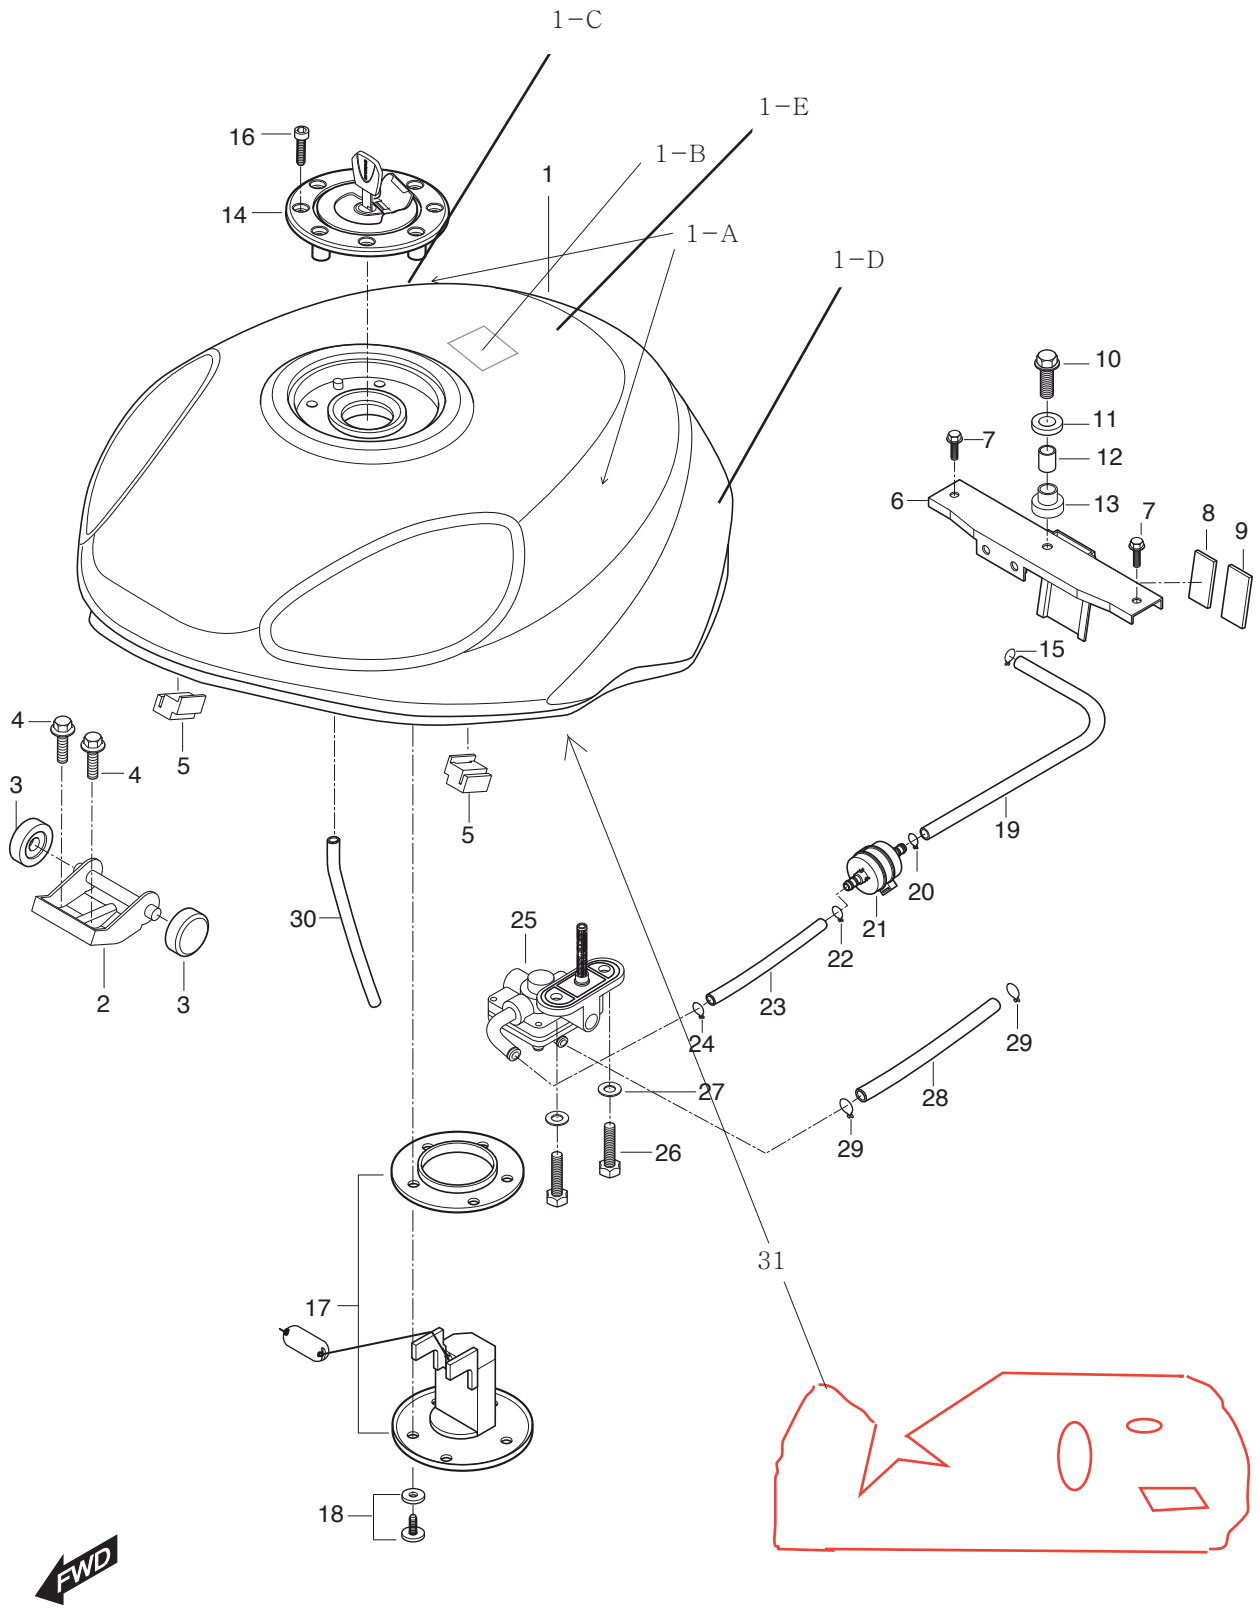

FIG 34

FIG 34. FUEL TANK