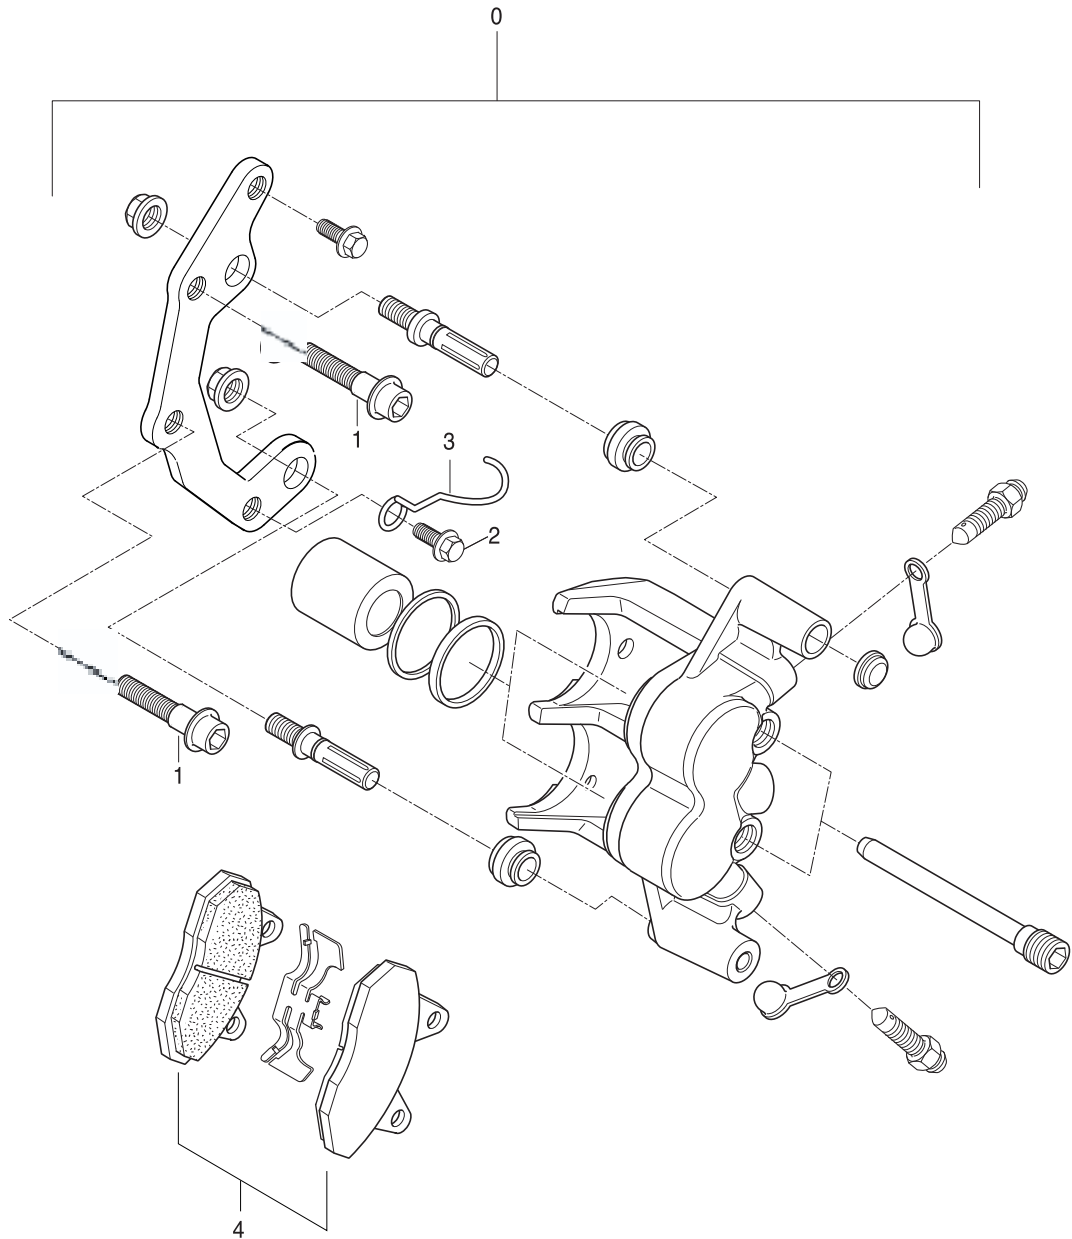

FIG 44

FIG 44. CALIPER LH

REF. PART NUMBER.										PART NAME	Q'TY	REMARKS	REC.Q'TY
NO.	KOREA	NAT01	NEN01	NEU01(WVTA)	NEU02(WVTA 25K)	NG01	RUS01	PUS01	RCA01			(PCS)	
0	59300HM8101	59300HM8101	59300HM8101	59300HM8101	59300HM8101	59300HM8101				CALIPER ASS'Y, L	1		5
0~1	59300HM8102	59300HM8102	59300HM8102	59300HM8102	59300HM8102	59300HM8102		59300HM8102	59300HM8102	CALIPER ASS'Y, L	1	~KM4MP51A751103499	5
0~2	59300HP9500	59300HP9500	59300HP9500	59300HP9500	59300HP9500	59300HP9500		59300HP9500	59300HP9500	CALIPER ASS'Y, L	1	KM4MP51A751103500~(05.06~)	5
0~3	59300HN9100	59300HN9100	59300HN9100	59300HN9100	59300HN9100	59300HN9100	59300HN9100	59300HN9100	59300HN9100	CALIPER ASS'Y, L	1	KM4MP578061103554~(05.12~) KM4MP51A361103592(05.12)~	5
1	07120-08308	07120-08308	07120-08308	07120-08308	07120-08308	07120-08308	07120-08308	07120-08308	07120-08308	BOLT, caliper	2		20
2	01514-06106	01514-06106	01514-06106	01514-06106	01514-06106	01514-06106	01514-06106	01514-06106	01514-06106	BOLT, speedometer cable guide	1		
3	59266HN9100	59266HN9100	59266HN9100	59266HN9100	59266HN9100	59266HN9100	59266HN9100	59266HN9100	59266HN9100	GUIDE, speedometer cable	1		5
4	59300HG5800	59300HG5800	59300HG5800	59300HG5800	59300HG5800	59300HG5800		59300HG5800	59300HG5800	PAD SET(7.4t)	1		
4-1	59301HP9500	59301HP9500	59301HP9500	59301HP9500	59301HP9500	59301HP9500	59301HP9500	59301HP9500	59301HP9500	PAD SET(8.4t)	1	KM4MP51A751103500~	5