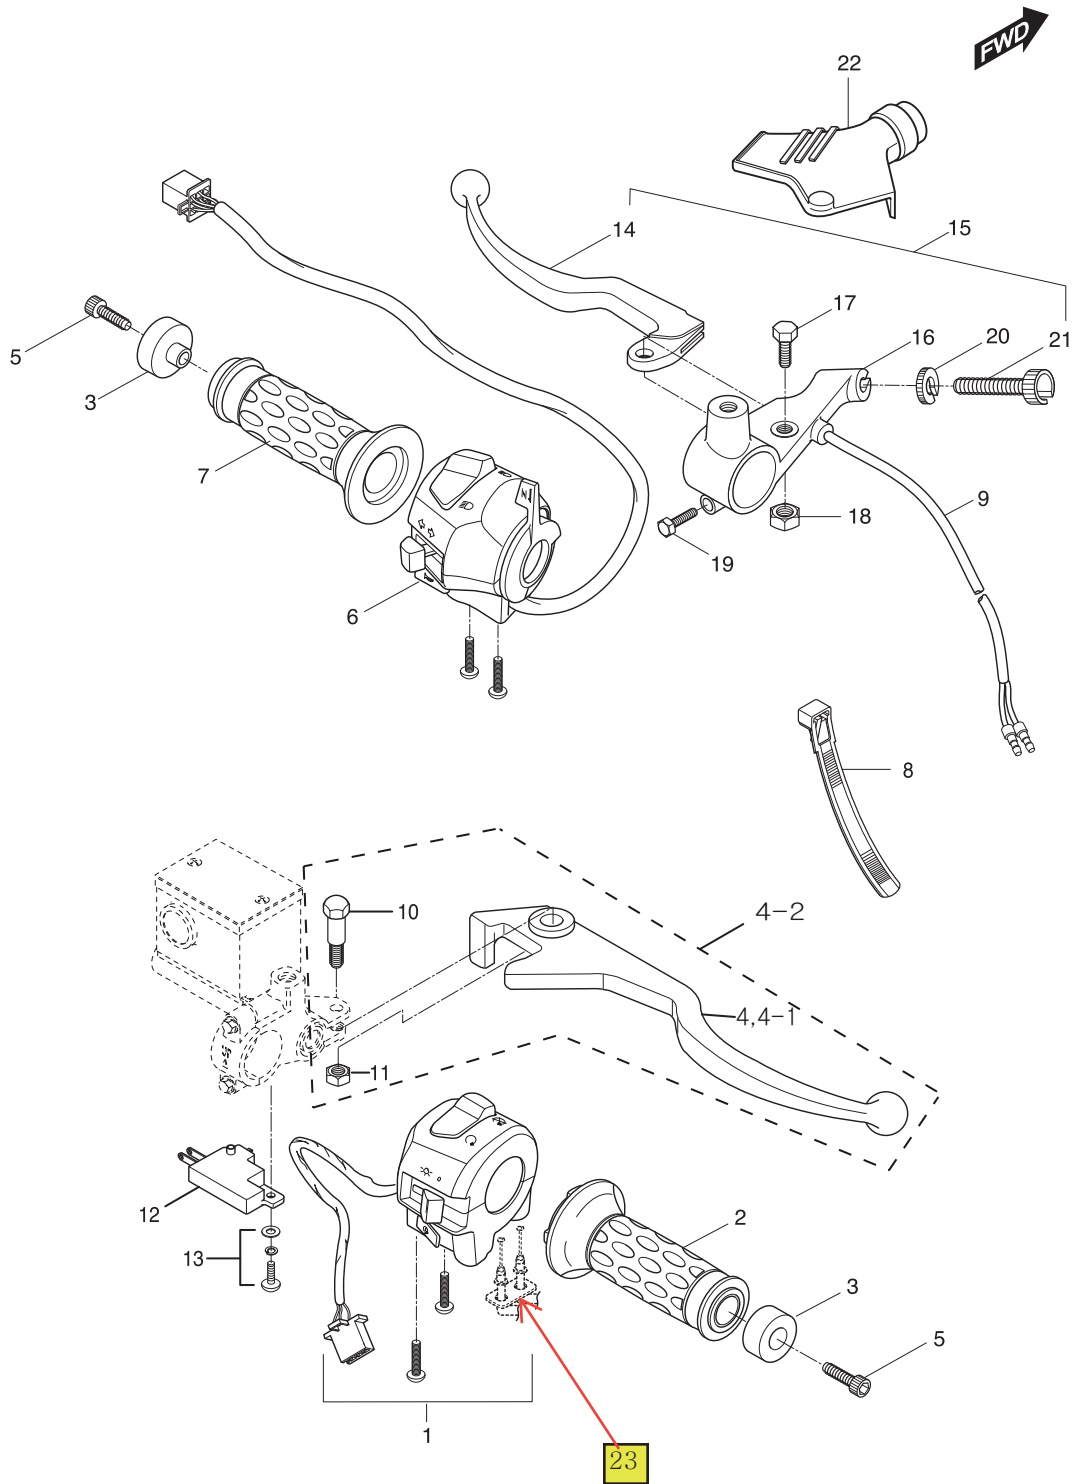

FIG 43

FIG 43. HANDLE SWITCH