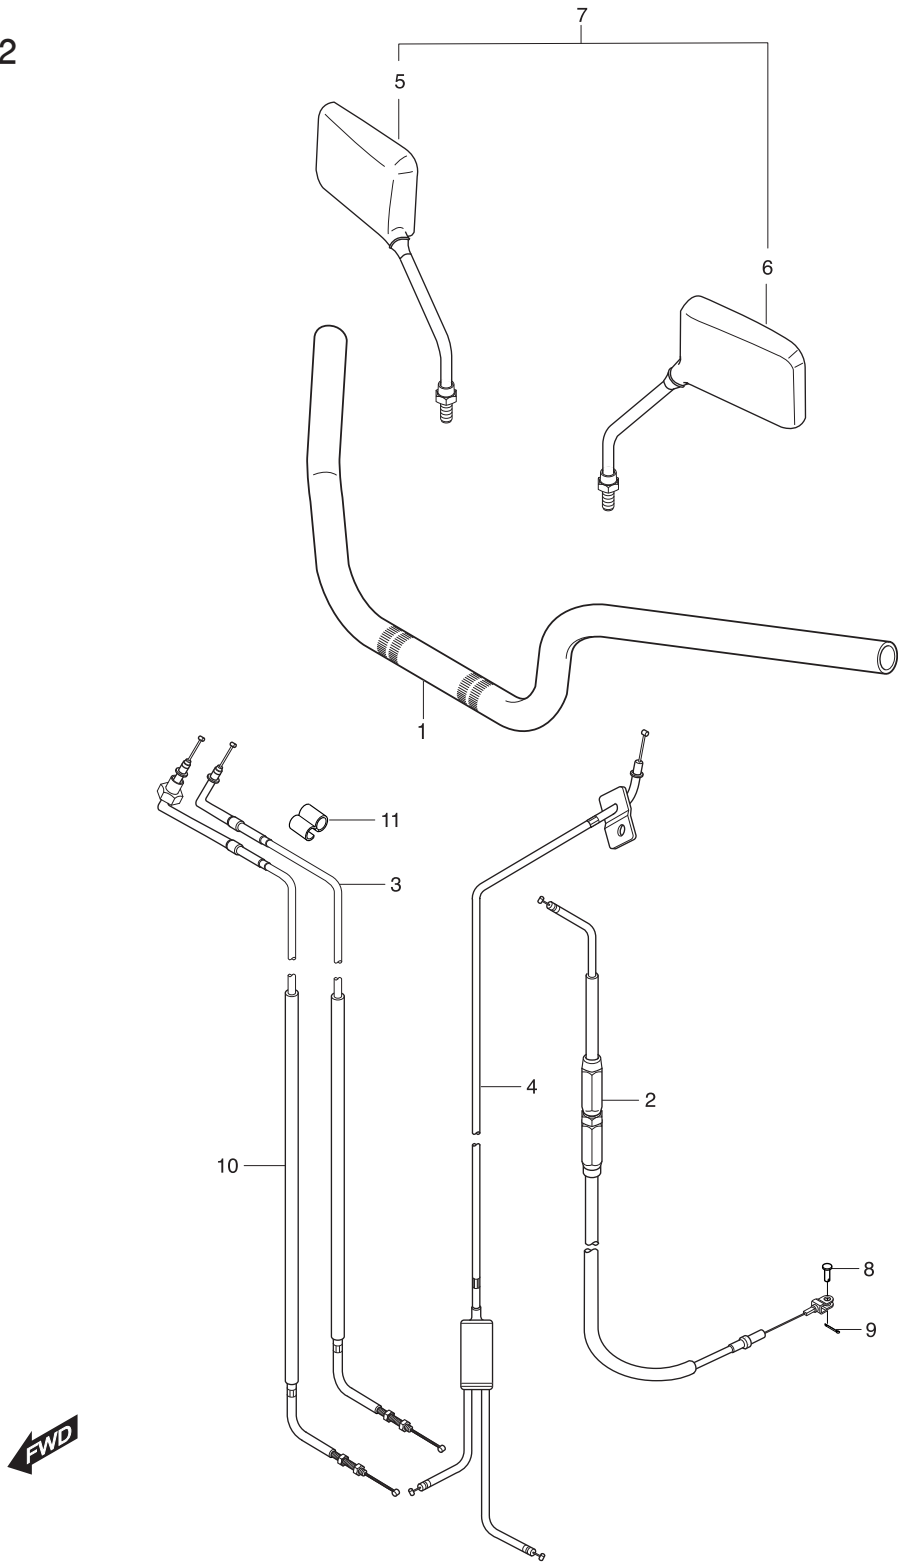

FIG 42

FIG 42. HANDLE BAR

REF. PART NUMBER.										PART NAME	Q'TY	REMARKS	REC.Q'TY
NO.	KOREA	NAT01	NEN01	NEU01(WVTA)	NEU02(WVTA 25K)	NG01	RUS01	PUS01	RCA01			(PCS)	
1	56110HN9102	56110HN9102	56110HN9102	56110HN9102	56110HN9102	56110HN9102	56110HN9102	56110HN9102	56110HN9102	HANDLE BAR COMP	1		5
2	58200HN9104	58200HN9104	58200HN9104	58200HN9104	58200HN9104	58200HN9104	58200HN9104	58200HN9104	58200HN9104	CABLE ASS'Y CLUTCH	1		5
3	58300HN9103	58300HN9103	58300HN9103	58300HN9103	58300HN9103	58300HN9103	58300HN9103	58300HN9103	58300HN9103	CABLE ASS'Y, throttle	1	-KM4MP51A341100140	5
3~1		58300HN9104	58300HN9104	58300HN9104	58300HN9104	58300HN9104				CABLE ASS'Y, throttle	1	KM4MP51A341100141~(03.11~)	
4	58410HN9103	58410HN9103	58410HN9103	58410HN9103	58410HN9103	58410HN9103	58410HN9103	58410HN9103	58410HN9103	CABLE COMP, starter	1		5
5	56500HN9100	56500HN9100	56500HN9100	56500HN9100	56500HN9100	56500HN9100	56500HP9200	56500HN9100	56500HN9100	MIRROR ASS'Y, rear view R	1		
6	56600HN9100	56600HN9100	56600HN9100	56600HN9100	56600HN9100	56600HN9100	56600HP9200	56600HN9100	56600HN9100	MIRROR ASS'Y, rear view L	1		
7	56501HN9100	56501HN9100	56501HN9100	56501HN9100	56501HN9100	56501HN9100	56501HN9160	56501HN9100	56501HN9100	MIRROR SET	1		5
8	09200-06004	09200-06004	09200-06004	09200-06004	09200-06004	09200-06004	09200-06004	09200-06004	09200-06004	PIN, clutch cable	1		5
9	04111-20158	04111-20158	04111-20158	04111-20158	04111-20158	04111-20158	04111-20158	04111-20158	04111-20158	COTTER PIN, clutch	1		5
10	58600HN9103	58600HN9103	58600HN9103	58600HN9103	58600HN9103	58600HN9103	58600HN9103	58600HN9103	58600HN9103	CABLE ASS'Y, throttle return	1		5
11	09408-00002	09408-00002	09408-00002	09408-00002	09408-00002	09408-00002	09408-00002	09408-00002	09408-00002	CLIP, throttle cable & return cable	1		5